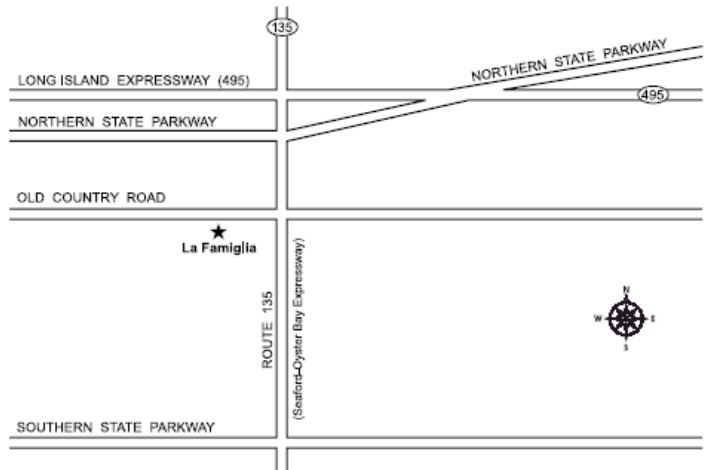

641 Old Country Road • Plainview, New York 11803 • 516-938-2050

Area Map & Driving Directions

- Long Island Expressway (495) —**
 - Eastbound or Westbound: Long Island Expressway Exit 44 South – Route 135, Travel south on Route 135 to exit 10, Turn RIGHT at the exit ramp traffic signal onto Old Country Road, La Famiglia is located approximately one-half mile west, on the south side of the road,
- Northern State Parkway —**
 - Eastbound: Northern Parkway Exit 36A South – Route 135,
 - Westbound: Northern Parkway Exit 37A to Route 495; stay on ramp for ¼ mile to Exit 44 – Route 135, Travel south on Route 135 to exit 10, Turn RIGHT at the exit ramp traffic signal onto Old Country Road, La Famiglia is located approximately one-half mile west, on the south side of the road,
- Southern State Parkway —**
 - Eastbound or Westbound: Southern Parkway to Exit 28A North – Route 135, Travel north on Route 135 to exit 10, Turn LEFT at the exit ramp traffic signal onto Old Country Road, La Famiglia is located approximately one-half mile west, on the south side of the road,

641 Old Country Road • Plainview, New York 11803 • 516-938-2050

Area Map & Driving Directions

■ **Long Island Expressway (495)** —

- Eastbound or Westbound: Long Island Expressway Exit 44 South – Route 135, Travel south on Route 135 to exit 10, Turn RIGHT at the exit ramp traffic signal onto Old Country Road, La Famiglia is located approximately one-half mile west, on the south side of the road,