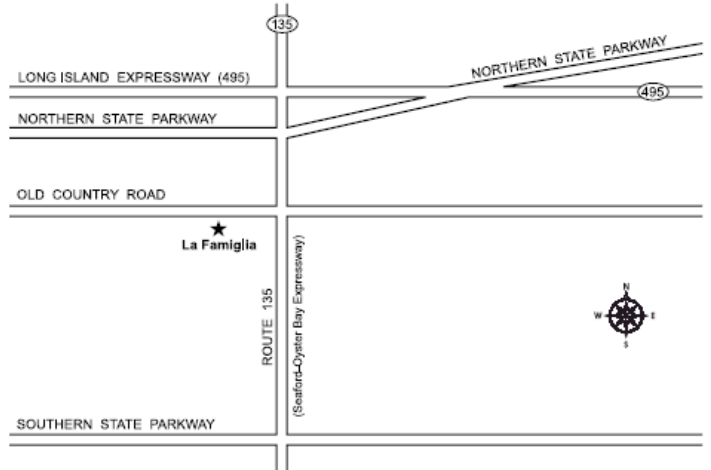

Area Map & Driving Directions

- **Long Island Expressway (495) —**
  - Eastbound or Westbound: Long Island Expressway Exit 44 South – Route 135, Travel south on Route 135 to exit 10, Turn RIGHT at the exit ramp traffic signal onto Old Country Road, La Famiglia is located approximately one-half mile west, on the south side of the road,
- **Northern State Parkway —**
  - Eastbound: Northern Parkway Exit 36A South – Route 135,
  - Westbound: Northern Parkway Exit 37A to Route 495; stay on ramp for ¼ mile to Exit 44 – Route 135, Travel south on Route 135 to exit 10, Turn RIGHT at the exit ramp traffic signal onto Old Country Road, La Famiglia is located approximately one-half mile west, on the south side of the road,
- **Southern State Parkway —**
  - Eastbound or Westbound: Southern Parkway to Exit 28A North – Route 135, Travel north on Route 135 to exit 10, Turn LEFT at the exit ramp traffic signal onto Old Country Road, La Famiglia is located approximately one-half mile west, on the south side of the road,