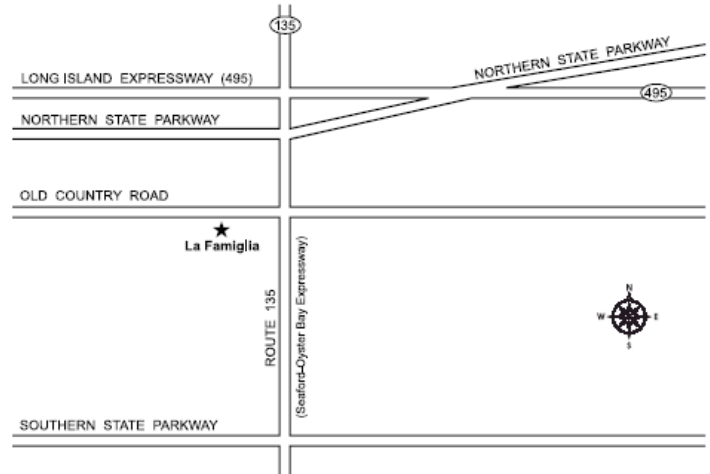

641 Old Country Road • Plainview, New York 11803 • 516-938-2050

Area Map & Driving Directions

- Long Island Expressway (495) —**
 - Eastbound or Westbound: Long Island Expressway Exit 44 South – Route 135, Travel south on Route 135 to exit 10, Turn RIGHT at the exit ramp traffic signal onto Old Country Road, La Famiglia is located approximately one-half mile west, on the south side of the road,
- Northern State Parkway —**
 - Eastbound: Northern Parkway Exit 36A South – Route 135,
 - Westbound: Northern Parkway Exit 37A to Route 495; stay on ramp for ¼ mile to Exit 44 – Route 135, Travel south on Route 135 to exit 10, Turn RIGHT at the exit ramp traffic signal onto Old Country Road, La Famiglia is located approximately one-half mile west, on the south side of the road,
- Southern State Parkway —**
 - Eastbound or Westbound: Southern Parkway to Exit 28A North – Route 135, Travel north on Route 135 to exit 10, Turn LEFT at the exit ramp traffic signal onto Old Country Road, La Famiglia is located approximately one-half mile west, on the south side of the road,

641 Old Country Road • Plainview, New York 11803 • 516-938-2050

Area Map & Driving Directions

■ **Long Island Expressway (495)** —

- Eastbound or Westbound: Long Island Expressway Exit 44 South – Route 135, Travel south on Route 135 to exit 10, Turn RIGHT at the exit ramp traffic signal onto Old Country Road, La Famiglia is located approximately one-half mile west, on the south side of the road,

■ **Southern State Parkway** —

- Eastbound or Westbound: Southern Parkway to Exit 28A North – Route 135, Travel north on Route 135 to exit 10, Turn LEFT at the exit ramp traffic signal onto Old Country Road, La Famiglia is located approximately one-half mile west, on the south side of the road,