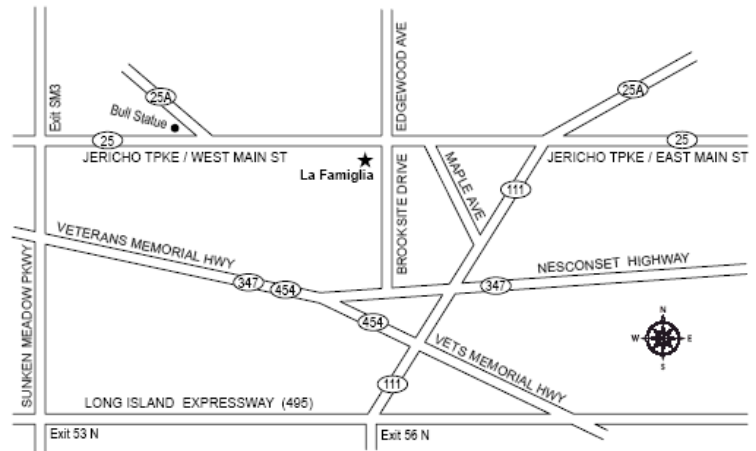

250 West Main Street • Smithtown, New York 11787 • 631-382-9454

Area Map & Driving Directions

■ Long Island Expressway (495) —

- **Eastbound:** Take the LIE east to exit 53 Sunken Meadow Parkway, North to exit SM3E. Merge onto Jericho Turnpike. Travel east approximately 4½ miles. LaFamiglia is located on the right (south) side of Route 25 (Jericho Turnpike / West Main Street) at the corner of Brookside Drive.
- **Westbound:** Take the LIE west to exit 56 North (Route 111). Stay on 111 until passing Route 347. Approximately ½ mile past 347, bear left onto Maple Avenue. Take Maple to the end and turn left onto Route 25 (Jericho Turnpike / West Main Street). Pass under the Rail Road trestle and travel approximately ½ mile further. LaFamiglia is located on the right (south) side of Route 25 (Jericho Turnpike / West Main Street) at the corner of Brookside Drive.