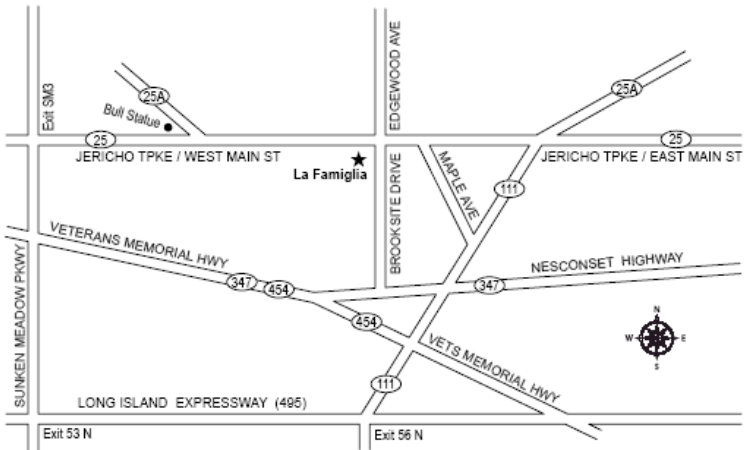

250 West Main Street • Smithtown, New York 11787 • 631-382-9454

Area Map & Driving Directions

■ Long Island Expressway (495) —

- **Eastbound:** Take the LIE east to exit 53 Sunken Meadow Parkway, North to exit SM3E. Merge onto Jericho Turnpike. Travel east approximately 4½ miles. LaFamiglia is located on the right (south) side of Route 25 (Jericho Turnpike / West Main Street) at the corner of Brookside Drive.
- **Westbound:** Take the LIE west to exit 56 North (Route 111). Stay on 111 until passing Route 347. Approximately ½ mile past 347, bear left onto Maple Avenue. Take Maple to the end and turn left onto Route 25 (Jericho Turnpike / West Main Street). Pass under the Rail Road trestle and travel approximately ½ mile further. LaFamiglia is located on the right (south) side of Route 25 (Jericho Turnpike / West Main Street) at the corner of Brookside Drive.